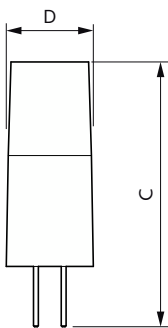

Kapsuła CorePro LED LV

Mechanika i korpus

Wykończenie żarówki	Przezroczyste
Materiał żarówki	Przezroczysty plastik
Kształt bańki	Kapsuła
Waga netto (szt.)	0,004 kg

Certyfikaty i zastosowania

Klasa energooszczędności	E
Odpowiednie do oświetlenia akcentującego	Nie
Zużycie energii elektrycznej w kWh/1000 h	3 kWh
Numer rejestracji EPREL	1879161
Znak CE	Tak
Zgodność z normą UE RoHS	Tak
EyeComfort	Tak
Wartość migotania (PstLM)	1
Wartość efektu stroboskopowego (SVM)	0,4
Zakres temperatury otoczenia	Od -20°C do +45°C

Warunki dotyczące zastosowań

Technologia bezprzewodowa	Nie dotyczy

Dane techniczne produktu

Nazwa produktu na zamówieniu	CorePro LEDcapsuleLV 2.4-28W G4micro 827
Pełna nazwa produktu	CorePro LEDcapsuleLV 2.4-28W G4micro 827
Full EOC	872016930051400
Kod zamówienia	30051400
Materiał Nr (12NC)	929003779102
Numerator – Liczba sztuk w opakowaniu	1
EAN/UPC – Produkt/opakowanie	8720169300514
Numerator – Packs per outer box	12
EAN/UPC – Opakowanie	8720169300521

Rysunki techniczne

Product	D	C
CorePro LEDcapsuleLV 2.4-28W G4micro 827	12 mm	38 mm