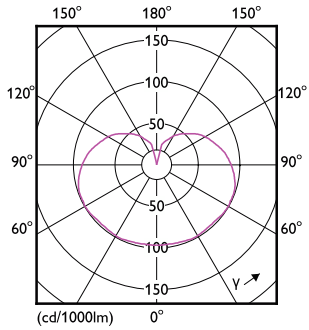

Liniowe oświetlenie LED CorePro MV

Dane fotometryczne

Light Distribution Diagram - CorePro LEDlinear ND 7-60W R7S 78mm840