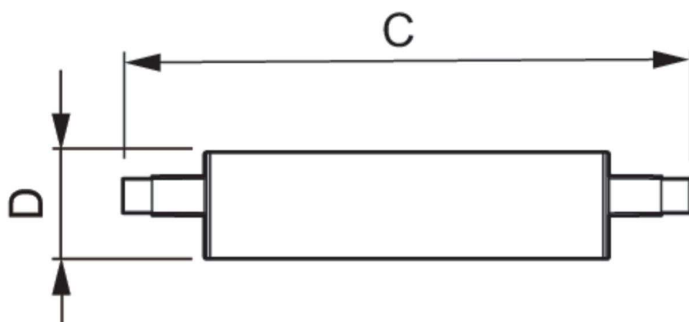

Liniowe oświetlenie LED CorePro MV

Kształt bańki	R7S
Waga netto (szt.)	0,095 kg

Certyfikaty i zastosowania

Klasa energooszczędności	D
Zużycie energii elektrycznej w kWh/1000 h	14 kWh
Numer rejestracji EPREL	397583
Znak CE	Tak
Zgodność z normą UE RoHS	Tak
EyeComfort	Tak
Wartość migotania (PstLM)	1
Wartość efektu stroboskopowego (SVM)	0,4
Zakres temperatury otoczenia	Od -20°C do 45°C

Warunki dotyczące zastosowań

Technologia bezprzewodowa	Nie dotyczy

Dane techniczne produktu

Nazwa produktu na zamówieniu	CorePro LED linear D 14-120W R7S 118 840
Pełna nazwa produktu	CorePro LED linear D 14-120W R7S 118 840
Full EOC	871869671406500
Kod zamówienia	71406500
Materiał Nr (12NC)	929001353702
Numerator – Liczba sztuk w opakowaniu	1
EAN/UPC – Produkt/opakowanie	8718696714065
Numerator – Packs per outer box	10
EAN/UPC – Opakowanie	8718696714072

Rysunki techniczne

Product	D	C
CorePro LED linear D 14-120W R7S 118 840	29 mm	118 mm