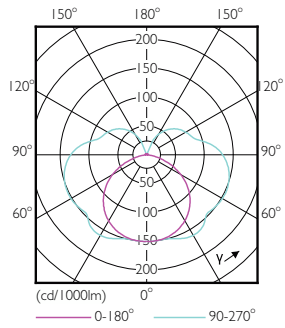

Liniowe oświetlenie LED CorePro MV

Dane fotometryczne

Light Distribution Diagram - CorePro LED linear D 14-120W R7S 118 840