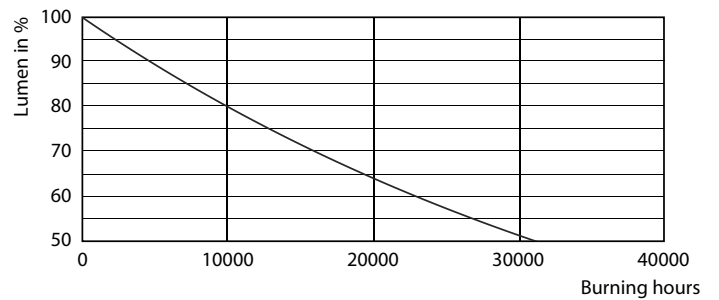

Lumen Maintenance Diagram - CorePro LED linear D 14-120W R7S 118 840