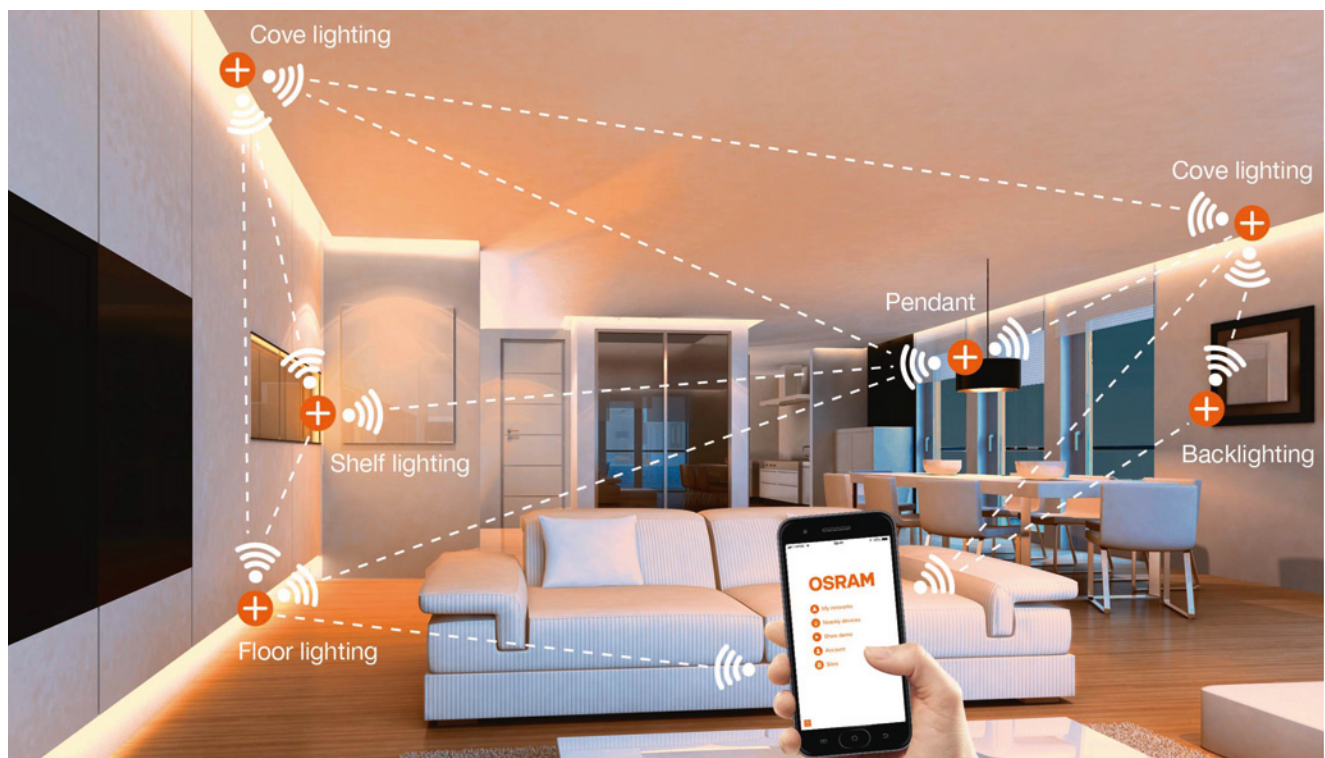

Upgrade rooms to the next level with state-of-the-art Bluetooth®-controlled light management

With this simple, powerful solution, intelligent lighting is now easy to command and always at your fingertips. Installation, maintenance and configuration are made more convenient, efficient and user-friendly.

The new OSRAM LED dimmer OPTOTRONIC® BLE DIM (OT BLE DIM) can be conveniently controlled via app. Simply connect your LED modules and pair it with a smartphone or tablet. Combined with the new wireless control app from CASAMBI, no extra cabling, complicated wiring or gateway are required. This opens up a wide range of possibilities for renovation projects including entertainment, restaurants, hotel rooms and retail areas. OT BLE DIM completes the LED strip system for flexible and individualized lighting solutions, which consists of LED strips, driver and Flexessories®.

A compatible control system – all in one.

The main benefits at a glance

- **It's simple!**
  Configuring and controlling light has never been easier
- **It's wireless!**
  No extra cabling or gateway needed
- **It's versatile!**
  Numerous applications can be realized with this non-invasive system
- **It's reliable!**
  Bluetooth® Low Energy (BLE) is one of the most advanced technologies on the market. It is combined with the intuitive CASAMBI app.