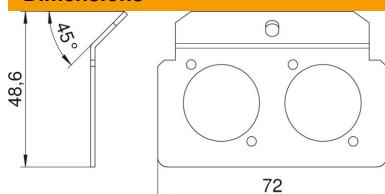

Technical data sheet

Support plate 2 x type K for mounting support

Item number: 7407804

Support plate for installation of two connection sockets for audio/video systems of type XLR SPEAK-ON, type D.

A2 Stainless steel

Master data

Item number	7407804
Type	MTM 2K
Description 1	Support plate
Description 2	with 2x hole pattern Type K
Manufacturer	OBO
Material	Stainless steel 1.4301
Smallest sales unit	1
Unit of quantity	Piece
Weight	3.76 kg
Weight unit	kg/100 pc.
CO2 Footprint (GWP) Cradle-to-Gate	0,3844 kg CO2e / 1 Piece

Dimensions

Length	72 mm
--------	-------

Technical data sheet

Support plate 2 x type K for mounting support

Item number: 7407804

Technical data

Connection options	2 connection sockets for audio or video technology, type XLR SPEAK-ON type D
Number of installable devices	2
Number of strain reliefs	0
Version for	Support shape
Fastening type	Lockable
Labelling panel	no
Floor covering protection frame	no
Floor plate	no
Lowerable to be flush-floor	no
Seal installation option	no
Installation opening for on-floor tank	no
Decouplable	no
Suitable for raised floor installation	yes
Suitable for screed-flush closed underfloor ducts	yes
Suitable for screed-covered underfloor ducts	yes
Suitable for cavity floor installation	yes
Suitable for underfloor ducts	yes
With floor covering recess	no
Heavy-duty version	no
Depth	48.6 mm
Strain relief option	yes