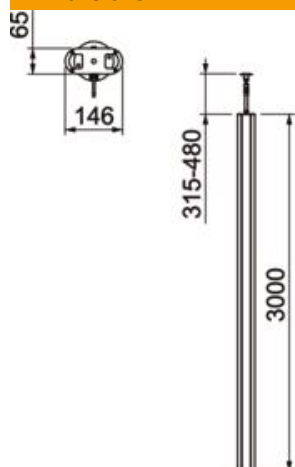

Technical data sheet

Service pole, type ISSOG70140

Item number: 6289090

ISS service pole, oval shape, aluminium, with a 76.5 mm system opening.

Set consists of:

1 single-compartment column with clamping attachment

Total length: 3,315–3,480 mm

1 single-compartment pole with clamping device

1 trunking installation profile

Length 3,000 mm

1 aluminium cover

Length: 3,000 mm

The area for device installation is suitable for accepting front-locking accessory mounting boxes of the series 71GD...

The following accessories can be used, depending on the mounting situation.

Alu Aluminium

Master data

Item number	6289090
Type	ISSOG70140RW
Description 1	Service pole
Description 2	Floor/ceiling
Manufacturer	OBO
Dimension	3000x146x65
Colour	Pure white; RAL 9010
Material	Aluminium
Smallest sales unit	1
Unit of quantity	Piece
Weight	700 kg
Weight unit	kg/100 pc.
CO2 Footprint (GWP) Cradle-to-Gate	93,072 kg CO2e / 1 Piece

Technical data sheet

Service pole, type ISSOG70140

Item number: 6289090

Dimensions

Length	3,000 mm
Width	146 mm
Height	65 mm

Technical data

Number of usable covers	1
Number of compartments	1 St.
Version for	Single-sided
Fastening type	Tension
Floor mounting	yes
Ceiling mounting	yes
Continuous profile	yes
Halogen-free	yes
Height compensation, max.	480 mm
Height compensation, min.	315 mm
Cable entry	Top/bottom
Cover width	76.5 mm
Changes according to location	no
Pole shape	Oval
Pole height, max.	3480 mm
Pole height, min.	3315 mm
Adjustable	yes
Pre-wired	no