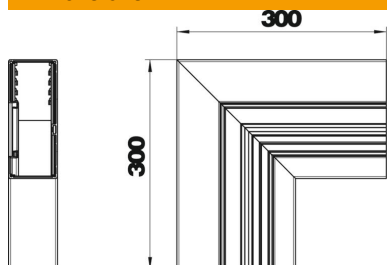

# Technical data sheet

Flat angle, asymmetrical, rising, for device installation trunking Rapid 80 type GA-A70170

Item number: 6279420

Rising flat angle to change the direction of the Rapid 80 GA aluminium device installation trunking.

## Master data

Item number	6279420
Type	GA-AFS70170RW
Description 1	Flat angle
Description 2	asymmetrical
Manufacturer	OBO
Dimension	70x170x300
Colour	Pure white; RAL 9010
Material	Aluminium
Smallest sales unit	1
Unit of quantity	Piece
Weight	142.6 kg
Weight unit	kg/100 pc.
CO2 Footprint (GWP) Cradle-to-Gate	22,2212 kg CO2e / 1 Piece

## Dimensions

Length	300 mm
Width	170 mm
Height	70 mm

## Technical data

Number of covers	1
Version for	Base
for duct width	170 mm
for trunking height	70 mm
Halogen-free	yes
Cable retaining clip	no
Duct connector	no
Cover mounting type	Internal
Mounting perforation in base	no
Cover width	76.5 mm
Change of direction	Vertical rising
Protection rating	IP30
Protective film	yes
Protection rating IK code	IK10
Symmetrical	no
Permitted temperature range, max.	60 °C
Permitted temperature range, min.	-25 °C
Angle range, min.	90 mm