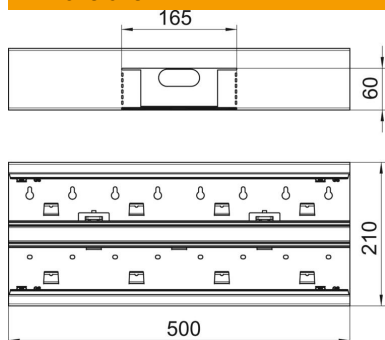

# Technical data sheet

T piece, symmetrical, double, for device installation trunking Rapid 80 type GS-D90210  
Item number: 6278560

T piece suitable for direct wall mounting.

St Steel

## Master data

Item number	6278560
Type	GS-DT90210RW
Description 1	T piece
Description 2	symmetrical
Manufacturer	OBO
Dimension	90x210x500
Colour	Pure white; RAL 9010
Material	Steel
Smallest sales unit	1
Unit of quantity	Piece
Weight	226 kg
Weight unit	kg/100 pc.
CO2 Footprint (GWP) Cradle-to-Gate	12,9513 kg CO2e / 1 Piece

# Technical data sheet

T piece, symmetrical, double, for device installation trunking Rapid 80 type GS-D90210

Item number: 6278560

## Dimensions

Length	500 mm
Width	210 mm
Height	90 mm