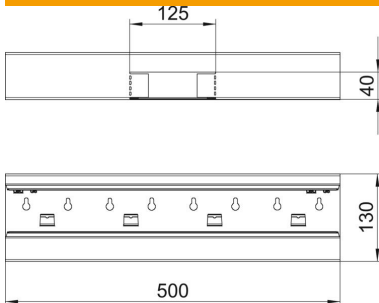

Technical data sheet

T piece, asymmetrical, for device installation trunking Rapid 80 type GS-A70130
Item number: 6277460

T piece suitable for direct wall mounting.

St Steel

Master data

Item number	6277460
Type	GS-AT70130RW
Description 1	T piece
Description 2	asymmetrical
Manufacturer	OBO
Dimension	70x130x500
Colour	Pure white; RAL 9010
Material	Steel
Smallest sales unit	1
Unit of quantity	Piece
Weight	142 kg
Weight unit	kg/100 pc.
CO2 Footprint (GWP) Cradle-to-Gate	3,3924 kg CO2e / 1 Piece

Technical data sheet

T piece, asymmetrical, for device installation trunking Rapid 80 type GS-A70130
Item number: 6277460

Dimensions

Length	500 mm
Width	130 mm
Height	70 mm

Technical data

Number of covers	1
Version for	Base
for duct width	130 mm
for trunking height	70 mm
Halogen-free	yes
Cable retaining clip	no
Duct connector	no
Cover mounting type	Internal
Mounting perforation in base	yes
Cover width	76.5 mm
Protection rating	IP30
Protective film	yes
Protection rating IK code	IK10
Symmetrical	no
Permitted temperature range, max.	60 °C
Permitted temperature range, min.	-25 °C