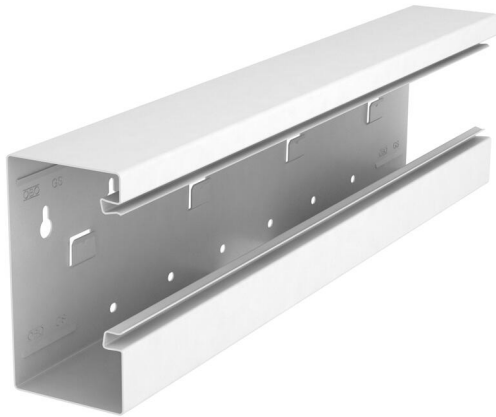

Technical data sheet

T piece, asymmetrical, for device installation trunking Rapid 80 type GS-A70130
Item number: 6277460

T piece suitable for direct wall mounting.

St Steel

Master data

Item number	6277460
Type	GS-AT70130RW
Description 1	T piece
Description 2	asymmetrical
Manufacturer	OBO
Dimension	70x130x500
Colour	Pure white; RAL 9010
Material	Steel
Smallest sales unit	1
Unit of quantity	Piece
Weight	142 kg
Weight unit	kg/100 pc.
CO2 Footprint (GWP) Cradle-to-Gate	3,3924 kg CO2e / 1 Piece

Technical data sheet

T piece, asymmetrical, for device installation trunking Rapid 80 type GS-A70130
Item number: 6277460

Dimensions

Length	500 mm
Width	130 mm
Height	70 mm

Technical data

Number of covers	1
Version for	Base
for duct width	130 mm
for trunking height	70 mm
Halogen-free	yes
Cable retaining clip	no
Duct connector	no
Cover mounting type	Internal
Mounting perforation in base	yes
Cover width	76.5 mm
Protection rating	IP30
Protective film	yes
Protection rating IK code	IK10
Symmetrical	no
Permitted temperature range, max.	60 °C
Permitted temperature range, min.	-25 °C