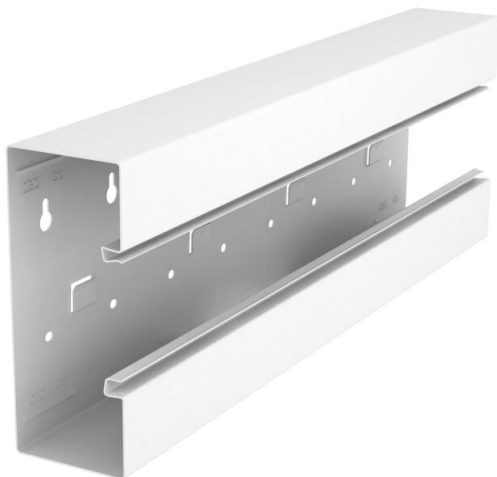

Technical data sheet

T piece, symmetrical, for device installation trunking Rapid 80 type GS-S70170

Item number: 6277660

T piece suitable for direct wall mounting.

St Steel

Master data

Item number	6277660
Type	GS-ST70170RW
Description 1	T piece
Description 2	symmetrical
Manufacturer	OBO
Dimension	70x170x500
Colour	Pure white; RAL 9010
Material	Steel
Smallest sales unit	1
Unit of quantity	Piece
Weight	172 kg
Weight unit	kg/100 pc.
CO2 Footprint (GWP) Cradle-to-Gate	4,4702 kg CO2e / 1 Piece

Technical data sheet

T piece, symmetrical, for device installation trunking Rapid 80 type GS-S70170
Item number: 6277660

Dimensions

Length	500 mm
Width	170 mm
Height	70 mm

Technical data

Number of covers	1
Version for	Base
for duct width	170 mm
for trunking height	70 mm
Halogen-free	yes
Cable retaining clip	no
Duct connector	no
Cover mounting type	Internal
Mounting perforation in base	yes
Cover width	76.5 mm
Protection rating	IP30
Protective film	yes
Protection rating IK code	IK10
Symmetrical	yes
Permitted temperature range, max.	60 °C
Permitted temperature range, min.	-25 °C