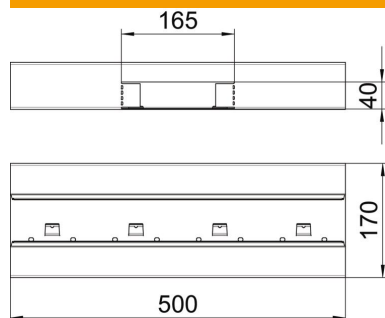

Technical data sheet

T piece, symmetrical, for device installation trunking Rapid 80 type GS-S70170

Item number: 6277660

T piece suitable for direct wall mounting.

St Steel

Master data

Item number	6277660
Type	GS-ST70170RW
Description 1	T piece
Description 2	symmetrical
Manufacturer	OBO
Dimension	70x170x500
Colour	Pure white; RAL 9010
Material	Steel
Smallest sales unit	1
Unit of quantity	Piece
Weight	172 kg
Weight unit	kg/100 pc.
CO2 Footprint (GWP) Cradle-to-Gate	4,4702 kg CO2e / 1 Piece

Technical data sheet

T piece, symmetrical, for device installation trunking Rapid 80 type GS-S70170
Item number: 6277660

Dimensions

Length	500 mm
Width	170 mm
Height	70 mm

Technical data

Number of covers	1
Version for	Base
for duct width	170 mm
for trunking height	70 mm
Halogen-free	yes
Cable retaining clip	no
Duct connector	no
Cover mounting type	Internal
Mounting perforation in base	yes
Cover width	76.5 mm
Protection rating	IP30
Protective film	yes
Protection rating IK code	IK10
Symmetrical	yes
Permitted temperature range, max.	60 °C
Permitted temperature range, min.	-25 °C