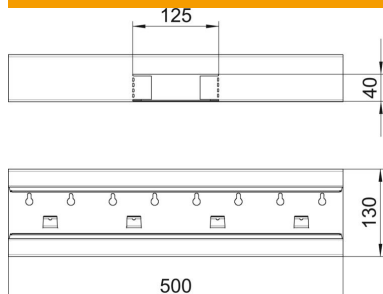

# Technical data sheet

T piece, symmetrical, for device installation trunking Rapid 80 type GS-S70130

Item number: 6277260

T piece suitable for direct wall mounting.

St Steel

## Master data

Item number	6277260
Type	GS-ST70130RW
Description 1	T piece
Description 2	symmetrical
Manufacturer	OBO
Dimension	70x130x500
Colour	Pure white; RAL 9010
Material	Steel
Smallest sales unit	1
Unit of quantity	Piece
Weight	142 kg
Weight unit	kg/100 pc.
CO2 Footprint (GWP) Cradle-to-Gate	3,6399 kg CO2e / 1 Piece

# Technical data sheet

T piece, symmetrical, for device installation trunking Rapid  
80 type GS-S70130

Item number: 6277260

## Dimensions

Length	500 mm
Width	130 mm
Height	70 mm