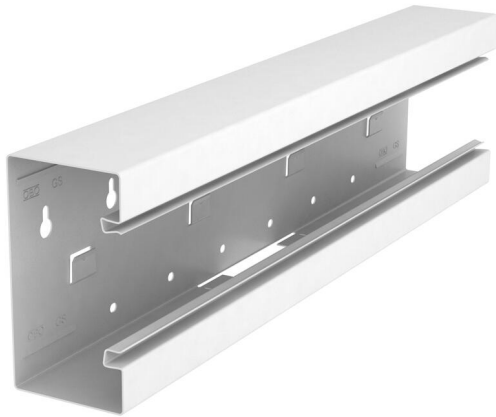

# Technical data sheet

T piece, symmetrical, for device installation trunking Rapid 80 type GS-S70130

Item number: 6277260

T piece suitable for direct wall mounting.

St Steel

## Master data

Item number	6277260
Type	GS-ST70130RW
Description 1	T piece
Description 2	symmetrical
Manufacturer	OBO
Dimension	70x130x500
Colour	Pure white; RAL 9010
Material	Steel
Smallest sales unit	1
Unit of quantity	Piece
Weight	142 kg
Weight unit	kg/100 pc.
CO2 Footprint (GWP) Cradle-to-Gate	3,6399 kg CO2e / 1 Piece

# Technical data sheet

T piece, symmetrical, for device installation trunking Rapid  
80 type GS-S70130

Item number: 6277260

## Dimensions

Length	500 mm
Width	130 mm
Height	70 mm