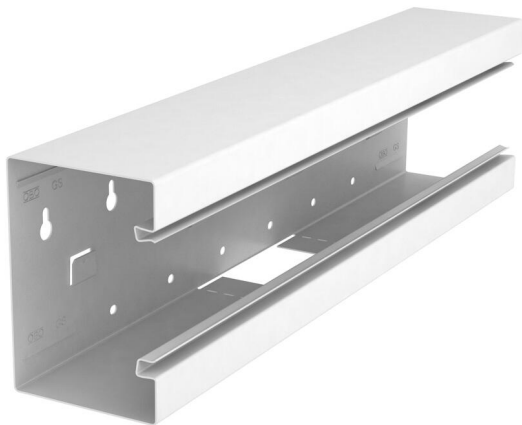

Technical data sheet

T piece, symmetrical, for device installation trunking Rapid 80 type GS-S90130

Item number: 6277360

T piece suitable for direct wall mounting.

St Steel

Master data

Item number	6277360
Type	GS-ST90130RW
Description 1	T piece
Description 2	symmetrical
Manufacturer	OBO
Dimension	90x130x500
Colour	Pure white; RAL 9010
Material	Steel
Smallest sales unit	1
Unit of quantity	Piece
Weight	157 kg
Weight unit	kg/100 pc.
CO2 Footprint (GWP) Cradle-to-Gate	4,2187 kg CO2e / 1 Piece

Technical data sheet

T piece, symmetrical, for device installation trunking Rapid 80 type GS-S90130

Item number: 6277360

Dimensions

Length	500 mm
Width	130 mm
Height	90 mm

Technical data

Number of covers	1
Version for	Base
for duct width	130 mm
for trunking height	90 mm
Halogen-free	yes
Cable retaining clip	no
Duct connector	no
Cover mounting type	Internal
Mounting perforation in base	yes
Cover width	76.5 mm
Protection rating	IP30
Protective film	yes
Protection rating IK code	IK10
Symmetrical	yes
Permitted temperature range, max.	60 °C
Permitted temperature range, min.	-25 °C