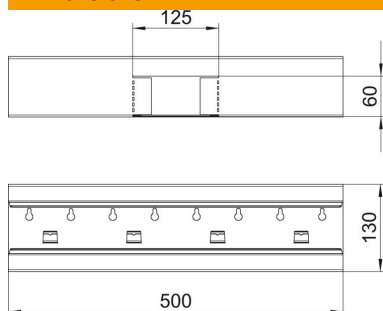

Technical data sheet

T piece, symmetrical, for device installation trunking Rapid 80 type GS-S90130

Item number: 6277360

T piece suitable for direct wall mounting.

St Steel

Master data

Item number	6277360
Type	GS-ST90130RW
Description 1	T piece
Description 2	symmetrical
Manufacturer	OBO
Dimension	90x130x500
Colour	Pure white; RAL 9010
Material	Steel
Smallest sales unit	1
Unit of quantity	Piece
Weight	157 kg
Weight unit	kg/100 pc.
CO2 Footprint (GWP) Cradle-to-Gate	4,2187 kg CO2e / 1 Piece

Technical data sheet

T piece, symmetrical, for device installation trunking Rapid 80 type GS-S90130

Item number: 6277360

Dimensions

Length	500 mm
Width	130 mm
Height	90 mm

Technical data

Number of covers	1
Version for	Base
for duct width	130 mm
for trunking height	90 mm
Halogen-free	yes
Cable retaining clip	no
Duct connector	no
Cover mounting type	Internal
Mounting perforation in base	yes
Cover width	76.5 mm
Protection rating	IP30
Protective film	yes
Protection rating IK code	IK10
Symmetrical	yes
Permitted temperature range, max.	60 °C
Permitted temperature range, min.	-25 °C