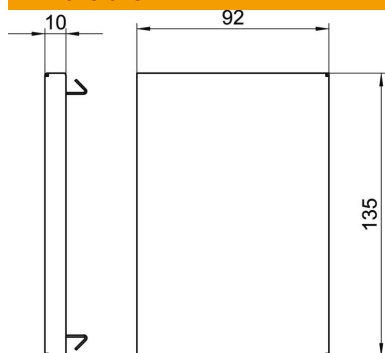

Technical data sheet

End piece, for device installation trunking Rapid 80 type
GS-90130

Item number: 6277370

End piece for GS device installation trunking.

St Steel

Master data

Item number	6277370
Type	GS-E90130RW
Description 1	End piece
Manufacturer	OBO
Dimension	90x130x10
Colour	Pure white; RAL 9010
Material	Steel
Smallest sales unit	1
Unit of quantity	Piece
Weight	13.8 kg
Weight unit	kg/100 pc.
CO2 Footprint (GWP) Cradle-to-Gate	0,6401 kg CO2e / 1 Piece

Technical data sheet

End piece, for device installation trunking Rapid 80 type
GS-90130

Item number: 6277370

Dimensions

Length	10 mm
Width	135 mm
Height	92 mm

Technical data

Version for	Universal
Fastening type	Lockable
for duct width	130 mm
for trunking height	90 mm
Suitable for	Left/right
Halogen-free	yes
Cut lamination	yes
Protection rating	IP30
Protective film	no
Protection rating IK code	IK10
Permitted temperature range, max.	60 °C
Permitted temperature range, min.	-25 °C