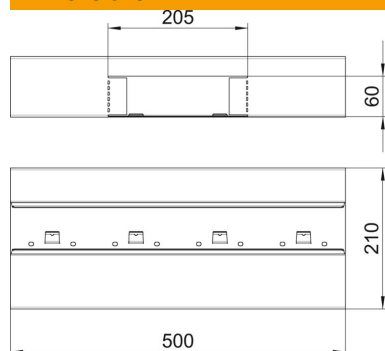

# Technical data sheet

T piece, asymmetrical, for device installation trunking Rapid 80 type GS-A90210  
Item number: 6278160

T piece suitable for direct wall mounting.

St Steel

## Master data

Item number	6278160
Type	GS-AT90210RW
Description 1	T piece
Description 2	asymmetrical
Manufacturer	OBO
Dimension	90x210x500
Colour	Pure white; RAL 9010
Material	Steel
Smallest sales unit	1
Unit of quantity	Piece
Weight	216 kg
Weight unit	kg/100 pc.
CO2 Footprint (GWP) Cradle-to-Gate	5,2775 kg CO2e / 1 Piece

# Technical data sheet

T piece, asymmetrical, for device installation trunking Rapid 80 type GS-A90210  
Item number: 6278160

## Dimensions

Length	500 mm
Width	210 mm
Height	90 mm