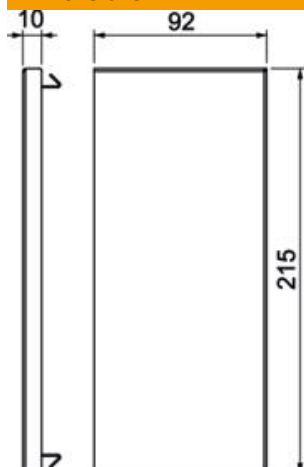

# Technical data sheet

End piece, for device installation trunking Rapid 80 type  
GS-90210

Item number: 6278170

End piece for GS device installation trunking.

St Steel

## Master data

Item number	6278170
Type	GS-E90210RW
Description 1	End piece
Manufacturer	OBO
Dimension	90x210x10
Colour	Pure white; RAL 9010
Material	Steel
Smallest sales unit	1
Unit of quantity	Piece
Weight	18.8 kg
Weight unit	kg/100 pc.
CO2 Footprint (GWP) Cradle-to-Gate	0,8264 kg CO2e / 1 Piece

# Technical data sheet

End piece, for device installation trunking Rapid 80 type  
GS-90210

Item number: 6278170

## Dimensions

Length	10 mm
Width	215 mm
Height	92 mm