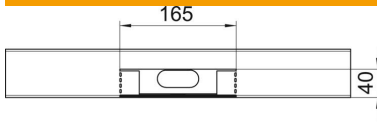

Technical data sheet

T piece, asymmetrical, double, for device installation trunking Rapid 80 type GS-D70170
Item number: 6278260

T piece suitable for direct wall mounting.

St Steel

Master data

Item number	6278260
Type	GS-DT70170RW
Description 1	T piece
Description 2	asymmetrical
Manufacturer	OBO
Dimension	70x170x500
Colour	Pure white; RAL 9010
Material	Steel
Smallest sales unit	1
Unit of quantity	Piece
Weight	188.1 kg
Weight unit	kg/100 pc.
CO2 Footprint (GWP) Cradle-to-Gate	9,5664 kg CO2e / 1 Piece

Technical data sheet

T piece, asymmetrical, double, for device installation trunking Rapid 80 type GS-D70170

Item number: 6278260

Dimensions

Length	500 mm
Width	170 mm
Height	70 mm

Technical data

Number of covers	2
Version for	Base
for duct width	170 mm
for trunking height	70 mm
Halogen-free	yes
Cable retaining clip	no
Duct connector	no
Cover mounting type	Internal
Mounting perforation in base	yes
Cover width	76.5 mm
Cover width 2	45 mm
Protection rating	IP30
Protective film	yes
Protection rating IK code	IK10
Symmetrical	no
Permitted temperature range, max.	60 °C
Permitted temperature range, min.	-25 °C