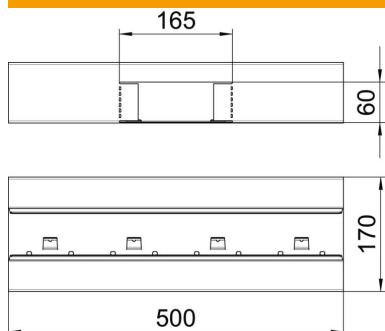

Technical data sheet

T piece, symmetrical, for device installation trunking Rapid 80 type GS-S90170

Item number: 6277760

T piece suitable for direct wall mounting.

St Steel

Master data

Item number	6277760
Type	GS-ST90170RW
Description 1	T piece
Description 2	symmetrical
Manufacturer	OBO
Dimension	90x170x500
Colour	Pure white; RAL 9010
Material	Steel
Smallest sales unit	1
Unit of quantity	Piece
Weight	186 kg
Weight unit	kg/100 pc.
CO2 Footprint (GWP) Cradle-to-Gate	5,5215 kg CO2e / 1 Piece

Technical data sheet

T piece, symmetrical, for device installation trunking Rapid
80 type GS-S90170
Item number: 6277760

Dimensions

Length	500 mm
Width	170 mm
Height	90 mm

Technical data

Number of covers	1
Version for	Base
for duct width	170 mm
for trunking height	90 mm
Halogen-free	yes
Cable retaining clip	no
Duct connector	no
Cover mounting type	Internal
Mounting perforation in base	yes
Cover width	76.5 mm
Protection rating	IP30
Protective film	yes
Protection rating IK code	IK10
Symmetrical	yes
Permitted temperature range, max.	60 °C
Permitted temperature range, min.	-25 °C