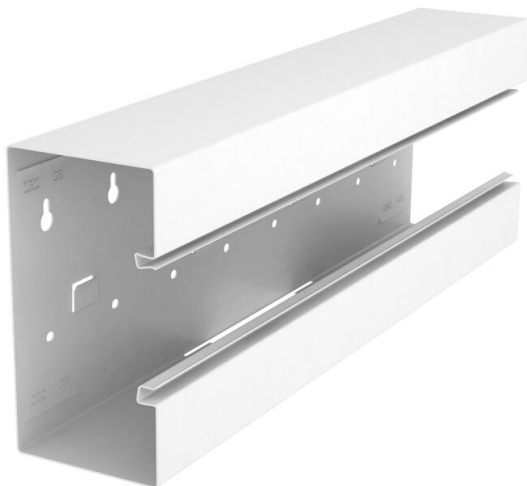

Technical data sheet

T piece, symmetrical, for device installation trunking Rapid 80 type GS-S90170

Item number: 6277760

T piece suitable for direct wall mounting.

St Steel

Master data

Item number	6277760
Type	GS-ST90170RW
Description 1	T piece
Description 2	symmetrical
Manufacturer	OBO
Dimension	90x170x500
Colour	Pure white; RAL 9010
Material	Steel
Smallest sales unit	1
Unit of quantity	Piece
Weight	186 kg
Weight unit	kg/100 pc.
CO2 Footprint (GWP) Cradle-to-Gate	5,5215 kg CO2e / 1 Piece

Technical data sheet

T piece, symmetrical, for device installation trunking Rapid
80 type GS-S90170
Item number: 6277760

Dimensions

Length	500 mm
Width	170 mm
Height	90 mm

Technical data

Number of covers	1
Version for	Base
for duct width	170 mm
for trunking height	90 mm
Halogen-free	yes
Cable retaining clip	no
Duct connector	no
Cover mounting type	Internal
Mounting perforation in base	yes
Cover width	76.5 mm
Protection rating	IP30
Protective film	yes
Protection rating IK code	IK10
Symmetrical	yes
Permitted temperature range, max.	60 °C
Permitted temperature range, min.	-25 °C