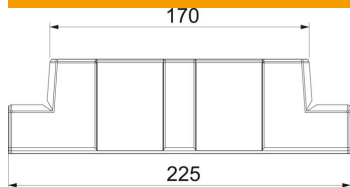

## Master data

Item number	6113482
Type	GK-TR53165LGR
Description 1	T piece adaptor
Description 2	for Rapid 45-2 165
Manufacturer	OBO
Dimension	225x62x56
Colour	Light grey; RAL 7035
Material	Polycarbonate/Acrylnitrile-butadiene-styrene
Smallest sales unit	1
Unit of quantity	Piece
Weight	4.515 kg
Weight unit	kg/100 pc.
CO2 Footprint (GWP) Cradle-to-Gate	0,2622 kg CO2e / 1 Piece

## Dimensions

Length	225 mm
Width	62 mm
Height	55.5 mm

## Technical data

Number of covers	0
Version for	Hood fitting
for duct width	165 mm
for trunking height	53 mm
Halogen-free	yes
Cable retaining clip	no
Duct connector	no
Cover mounting type	Cross-over
Mounting perforation in base	no
Cover width	0 mm
Cover width 2	0 mm
Cover width 3	0 mm
Protection rating	IP40
Protective film	no
Protection rating IK code	IK08
Symmetrical	no
Permitted temperature range, max.	60 °C
Permitted temperature range, min.	-15 °C